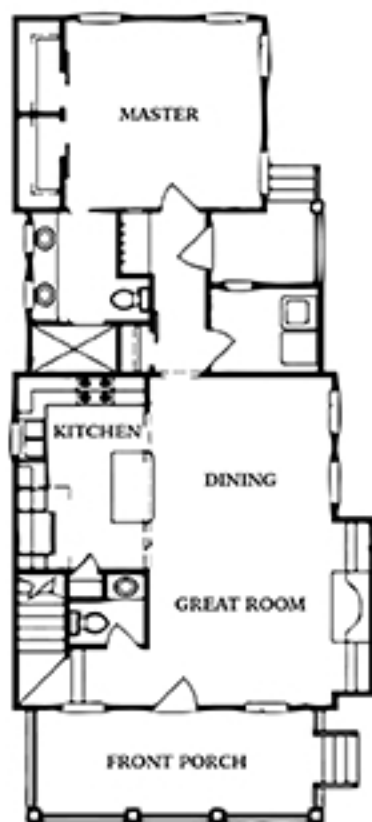

THE PALMETTO

1,580sq. ft. | 3 BR | 2.5BA

PRE-CONSTRUCTION
DISCOUNT INCENTIVES

from \$274,900

1,580 sq. ft.
3 BR
2.5 BA
379 sq. ft. porches
Open Concept

Contact David James (910) 520-6658
529 Sylvan St. Shallotte, NC • www.woodsongnc.com